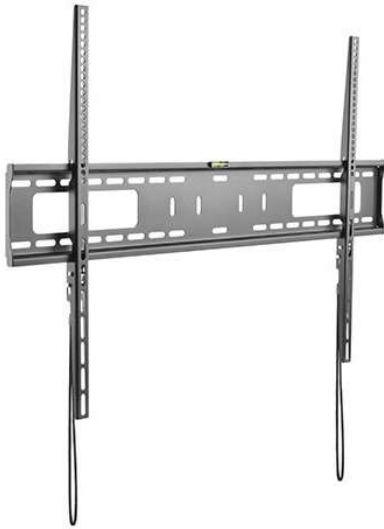

HELGI 86" LARGE SCREEN WALL MOUNT VESA 800X600

**Fixed wall mount designed for easy installation of large flat panels.
Automatically click-in spring lock with easily-release cord easily.
Compatible with VESA hole up to 800x600. Max supported weight 90 kg.**

HLGLP42

- Easy Assembly: Installation is quick and made easier
- Open Architecture: provides increased ventilation and easier access to wires
- Automatically Click-in Spring Lock: helps screen brackets snap into place for added safety

Product Category	Fixed TV wall mount
Material	Steel, Plastic
Metal Sheet Thickness	Wall Plate THK= 2 mm cold-rolled sheet Bracket Arm THK = 2 mm cold-rolled sheet
Color	Matte black, epoxy powder paint
Dimensions	954 x 625 x 30.5mm
Fit Screen Size	60"- 100"
Fit Curved TV	Yes
Mounting Hole Patterning	VESA & Universal
VESA	200x200, 300x200, 300x300, 400x200, 400x300, 400x400, 600x400, 600x600, 800x600, 900x600
Max. VESA	605 x 924mm
Weight Capacity	90kg (198lbs)

Profile	30,5 mm (1,2")
Screen Freely Tilting	No
Installation	Double Stud (406mm/450mm/600mm)
Panel Type	Detachable Panel
Wall Plate Type	Fixed wall plate
Cable Management	No
Anti-theft	No
Bubble Level	Hook-on bubble level (included in components package)
Accessory Kit Package	Normal/ziplock polybag, compartment polybag
Manual	Yes, included
Warranty	2 years on center