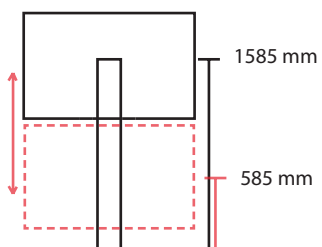

16 LIFT/WINDA

55 - 86"

60 kg

MOTOR
1000 mm

POP-UP TV LIFT /
PODNOŚNIK DO TELEWIZORA

TV LIFT